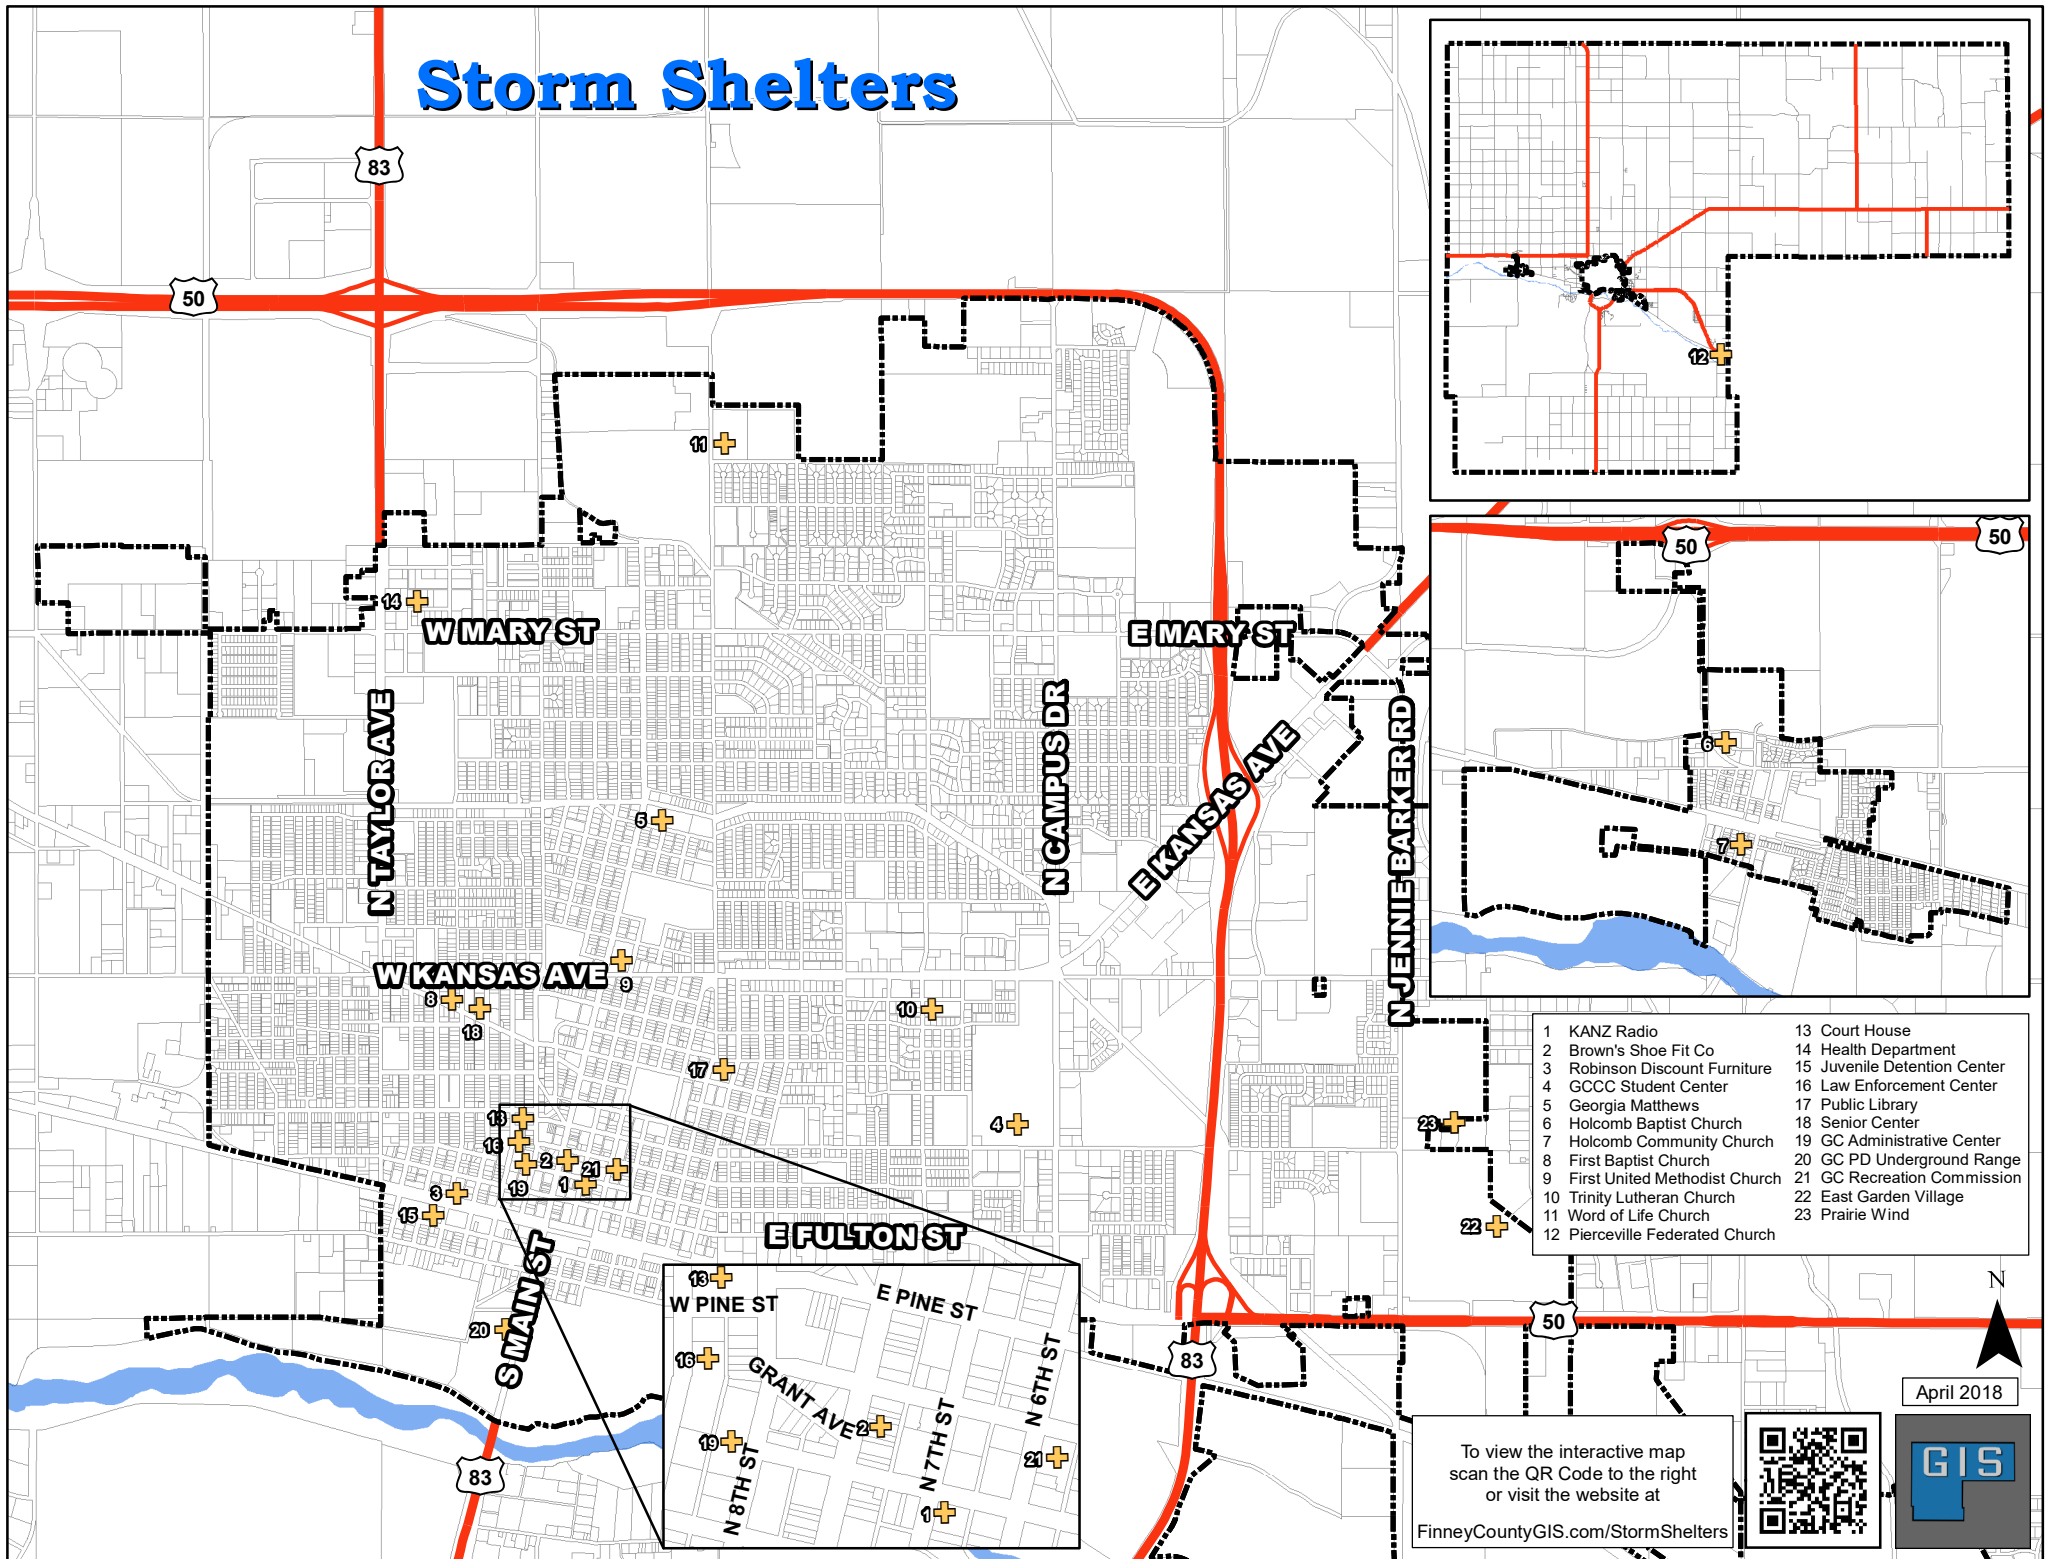

Storm Shelters

- | | |
|---------------------------------|------------------------------|
| 1 KANZ Radio | 13 Court House |
| 2 Brown's Shoe Fit Co | 14 Health Department |
| 3 Robinson Discount Furniture | 15 Juvenile Detention Center |
| 4 GCCC Student Center | 16 Law Enforcement Center |
| 5 Georgia Matthews | 17 Public Library |
| 6 Holcomb Baptist Church | 18 Senior Center |
| 7 Holcomb Community Church | 19 GC Administrative Center |
| 8 First Baptist Church | 20 GC PD Underground Range |
| 9 First United Methodist Church | 21 GC Recreation Commission |
| 10 Trinity Lutheran Church | 22 East Garden Village |
| 11 Word of Life Church | 23 Prairie Wind |
| 12 Pierceville Federated Church | |

To view the interactive map scan the QR Code to the right or visit the website at FinneyCountyGIS.com/StormShelters

April 2018